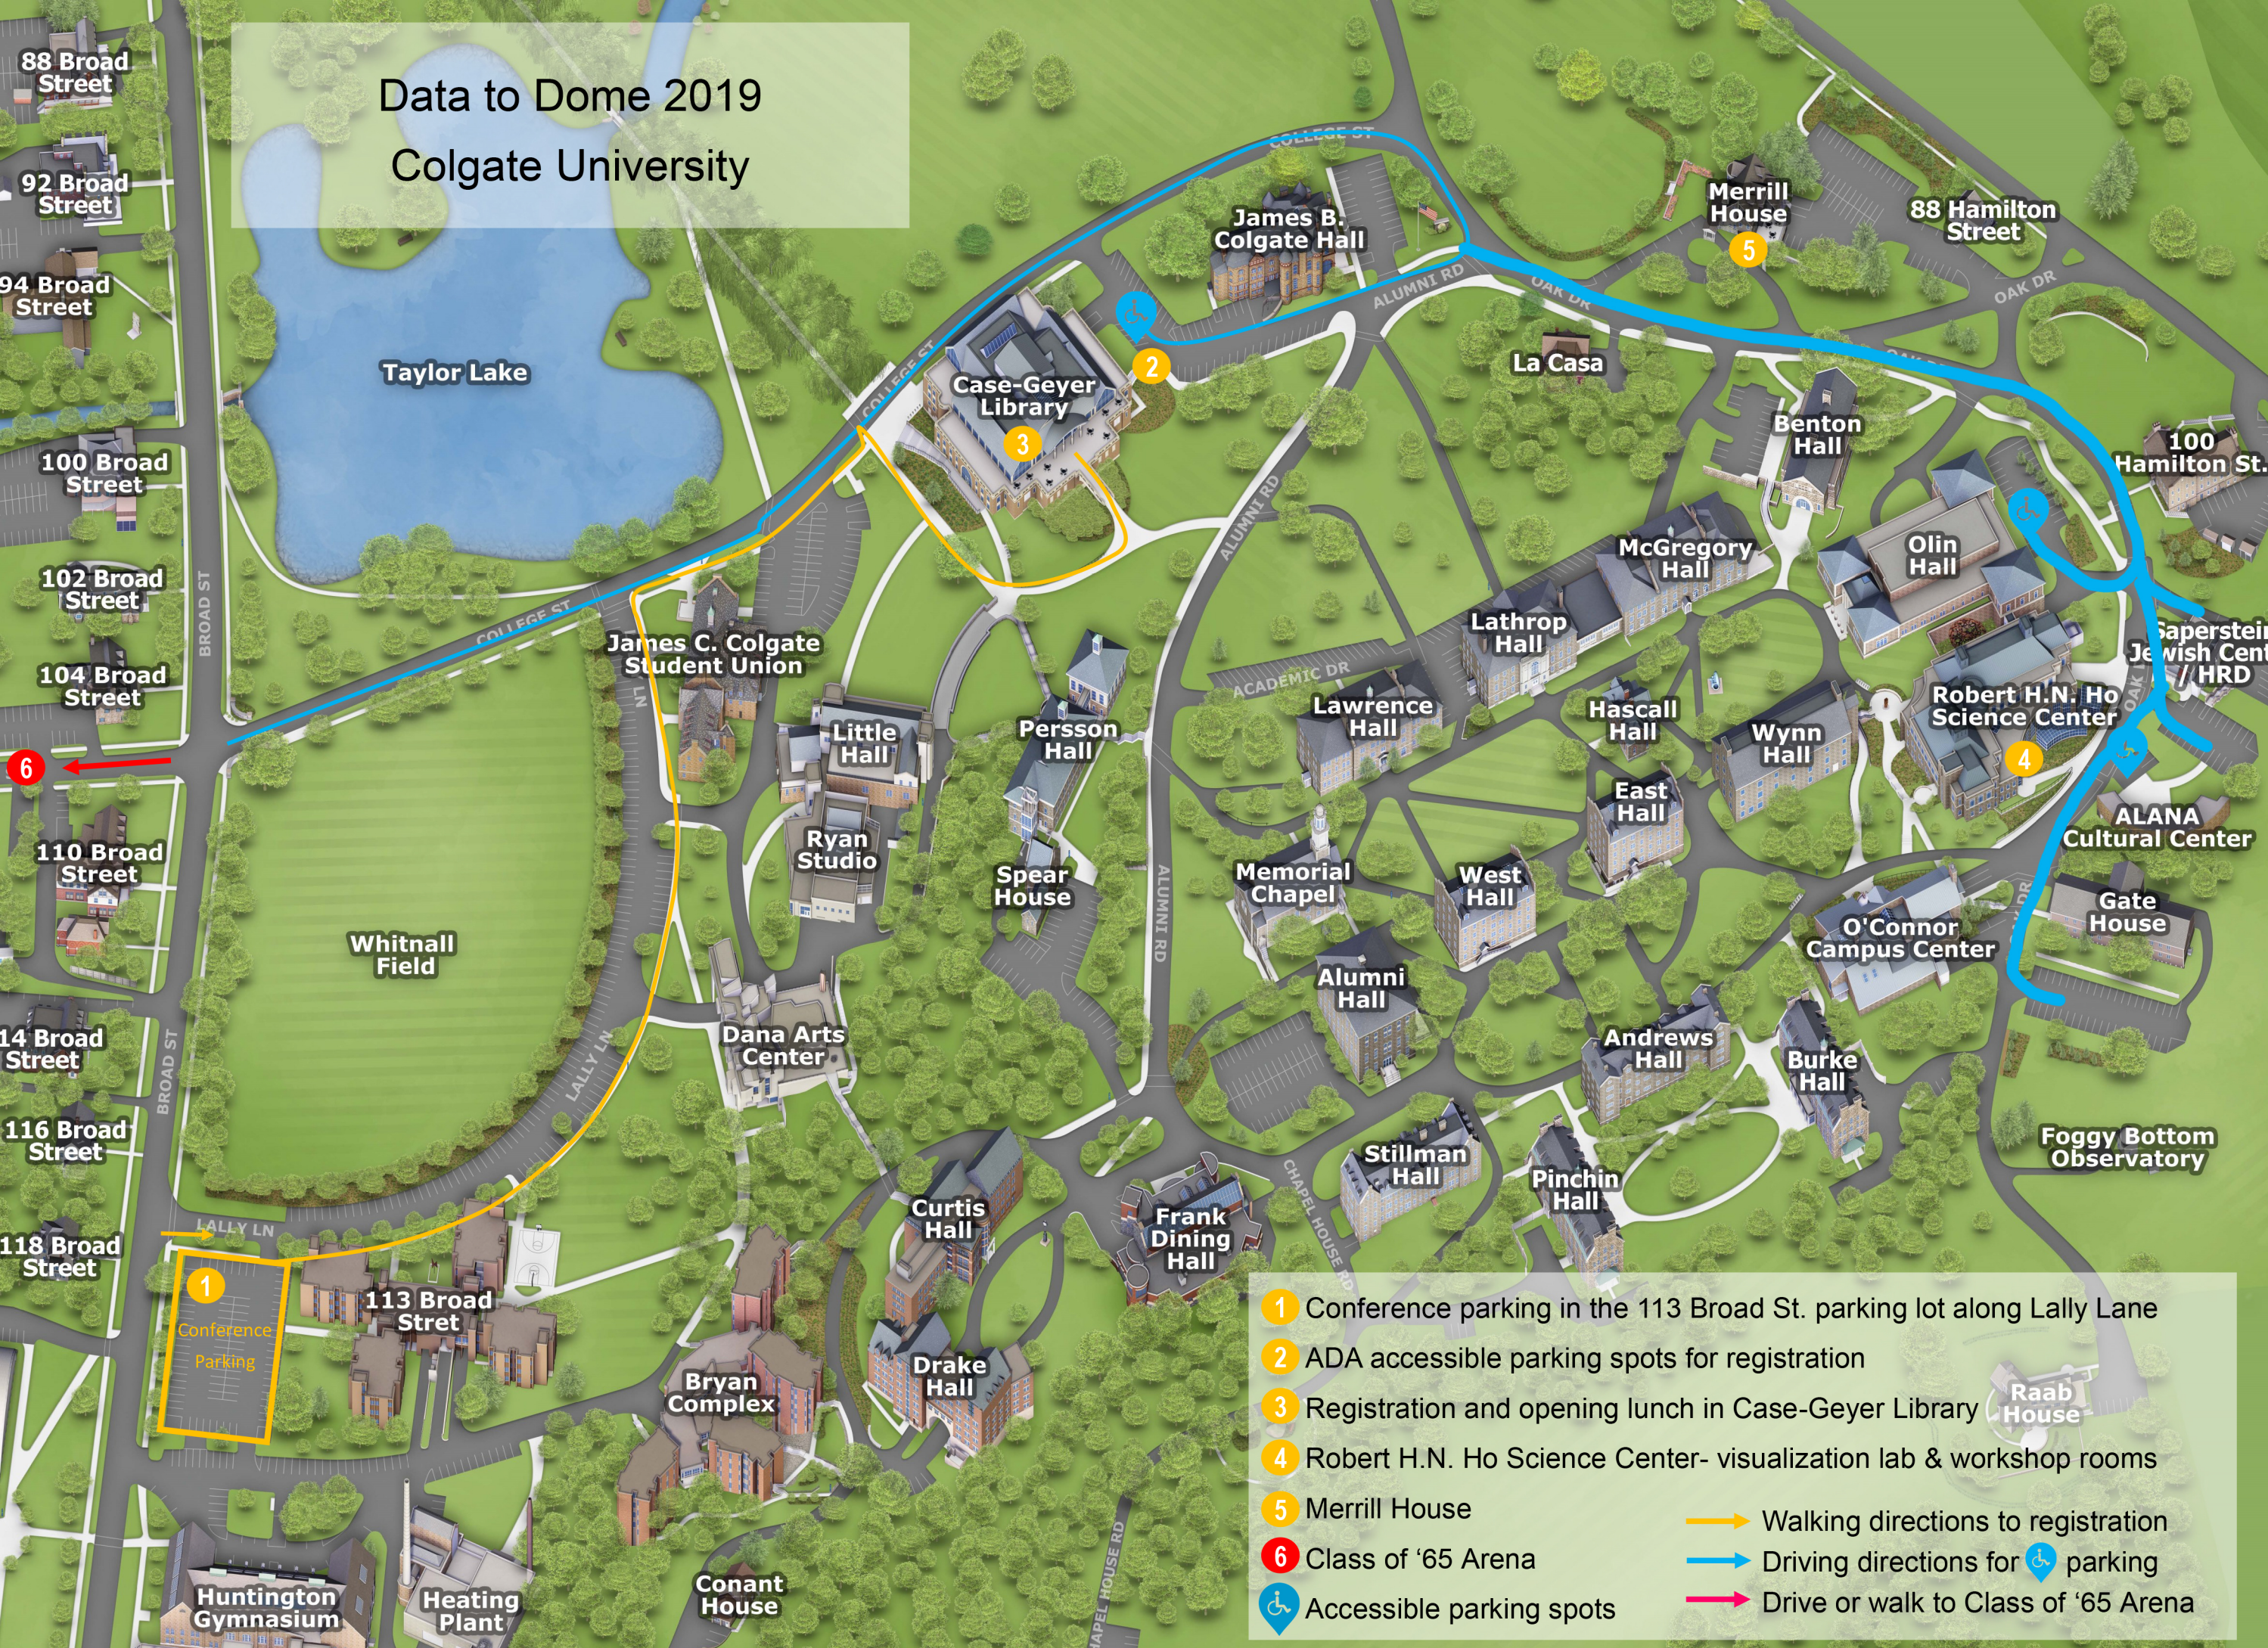

Data to Dome 2019 Colgate University

- 1 Conference parking in the 113 Broad St. parking lot along Lally Lane
- 2 ADA accessible parking spots for registration
- 3 Registration and opening lunch in Case-Geyer Library
- 4 Robert H.N. Ho Science Center- visualization lab & workshop rooms
- 5 Merrill House
- 6 Class of '65 Arena
- Walking directions to registration
- Driving directions for ♿ parking
- ♿ Accessible parking spots
- Drive or walk to Class of '65 Arena